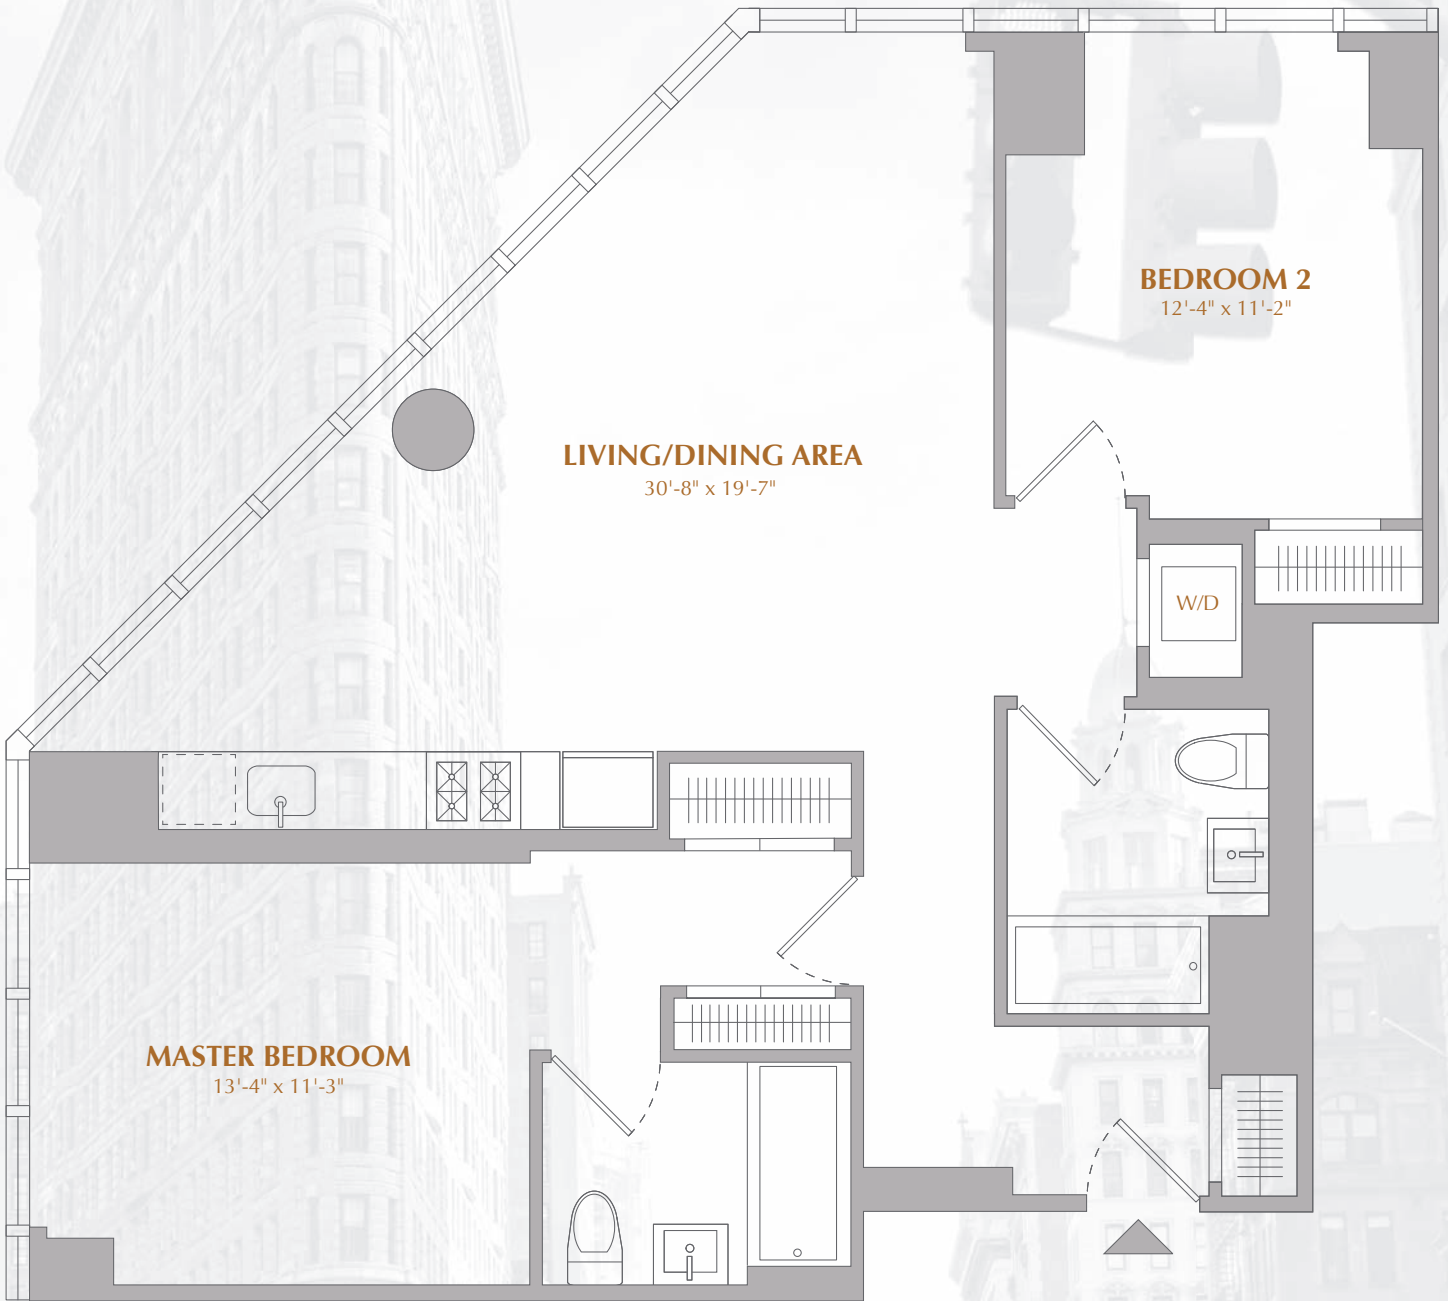

RESIDENCE B FLOORS 5-24

2 bedrooms, 2 baths

**ONESIXTY
MADISON**

EAST 33rd STREET

MADISON AVENUE

All dimensions are approximate and subject to construction variances. Plans may contain minor variations from floor to floor.