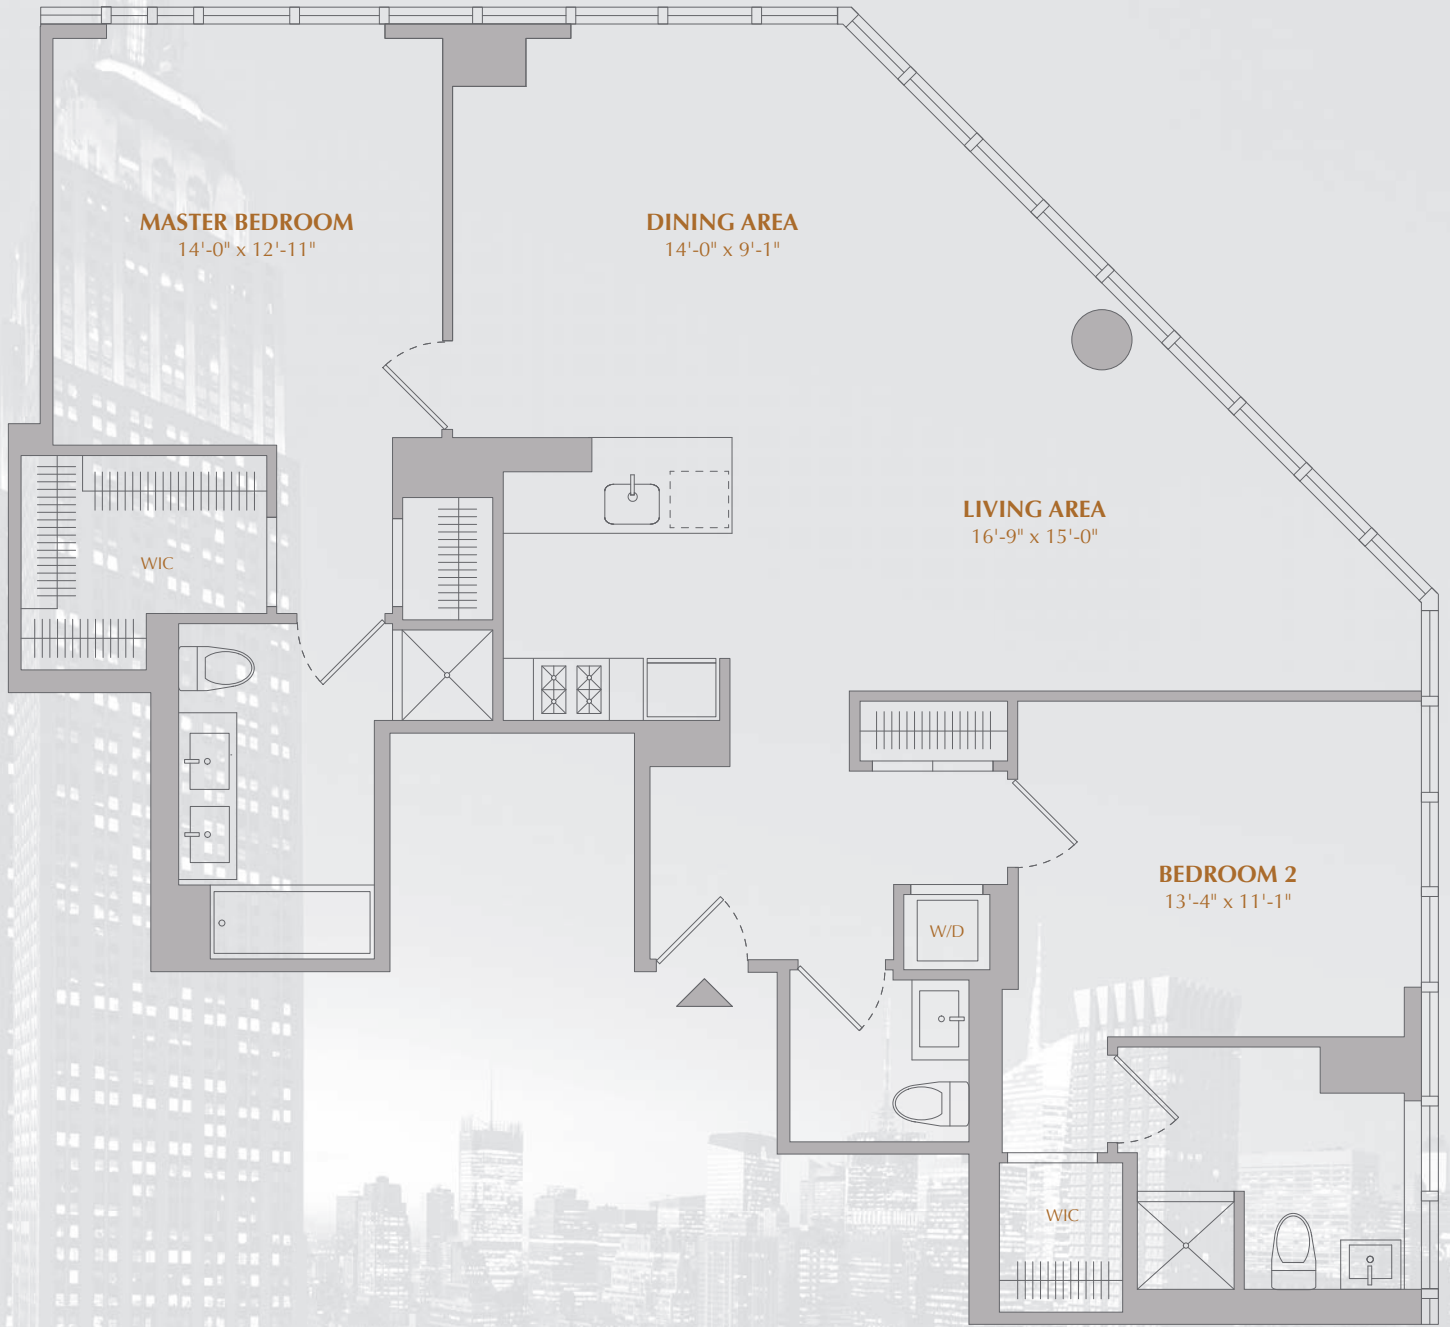

PENTHOUSE E

2 bedrooms, 2.5 baths

ONESIXTY MADISON

EAST 33rd STREET

All dimensions are approximate and subject to construction variances. Plans may contain minor variations from floor to floor.