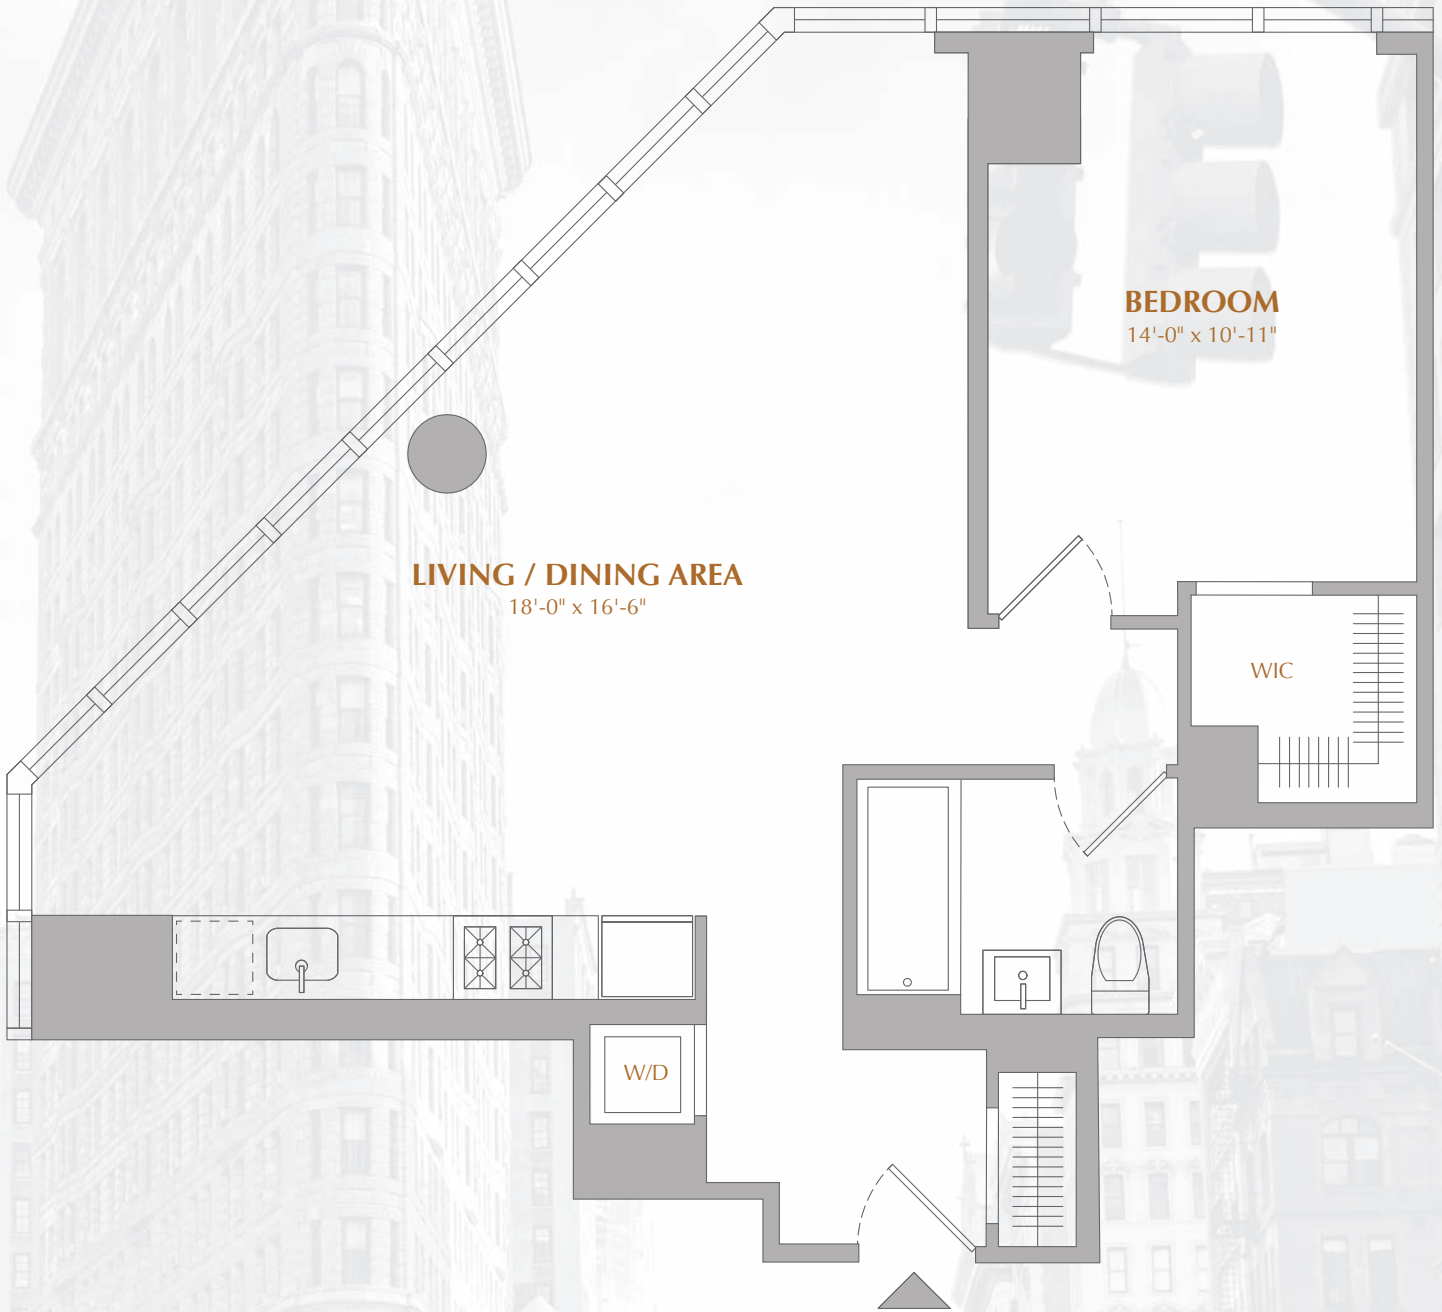

**RESIDENCE F FLOORS 26-43**

*1 bedroom, 1 bath*

**ONESIXTY  
MADISON**

EAST 33rd STREET

All dimensions are approximate and subject to construction variances. Plans may contain minor variations from floor to floor.