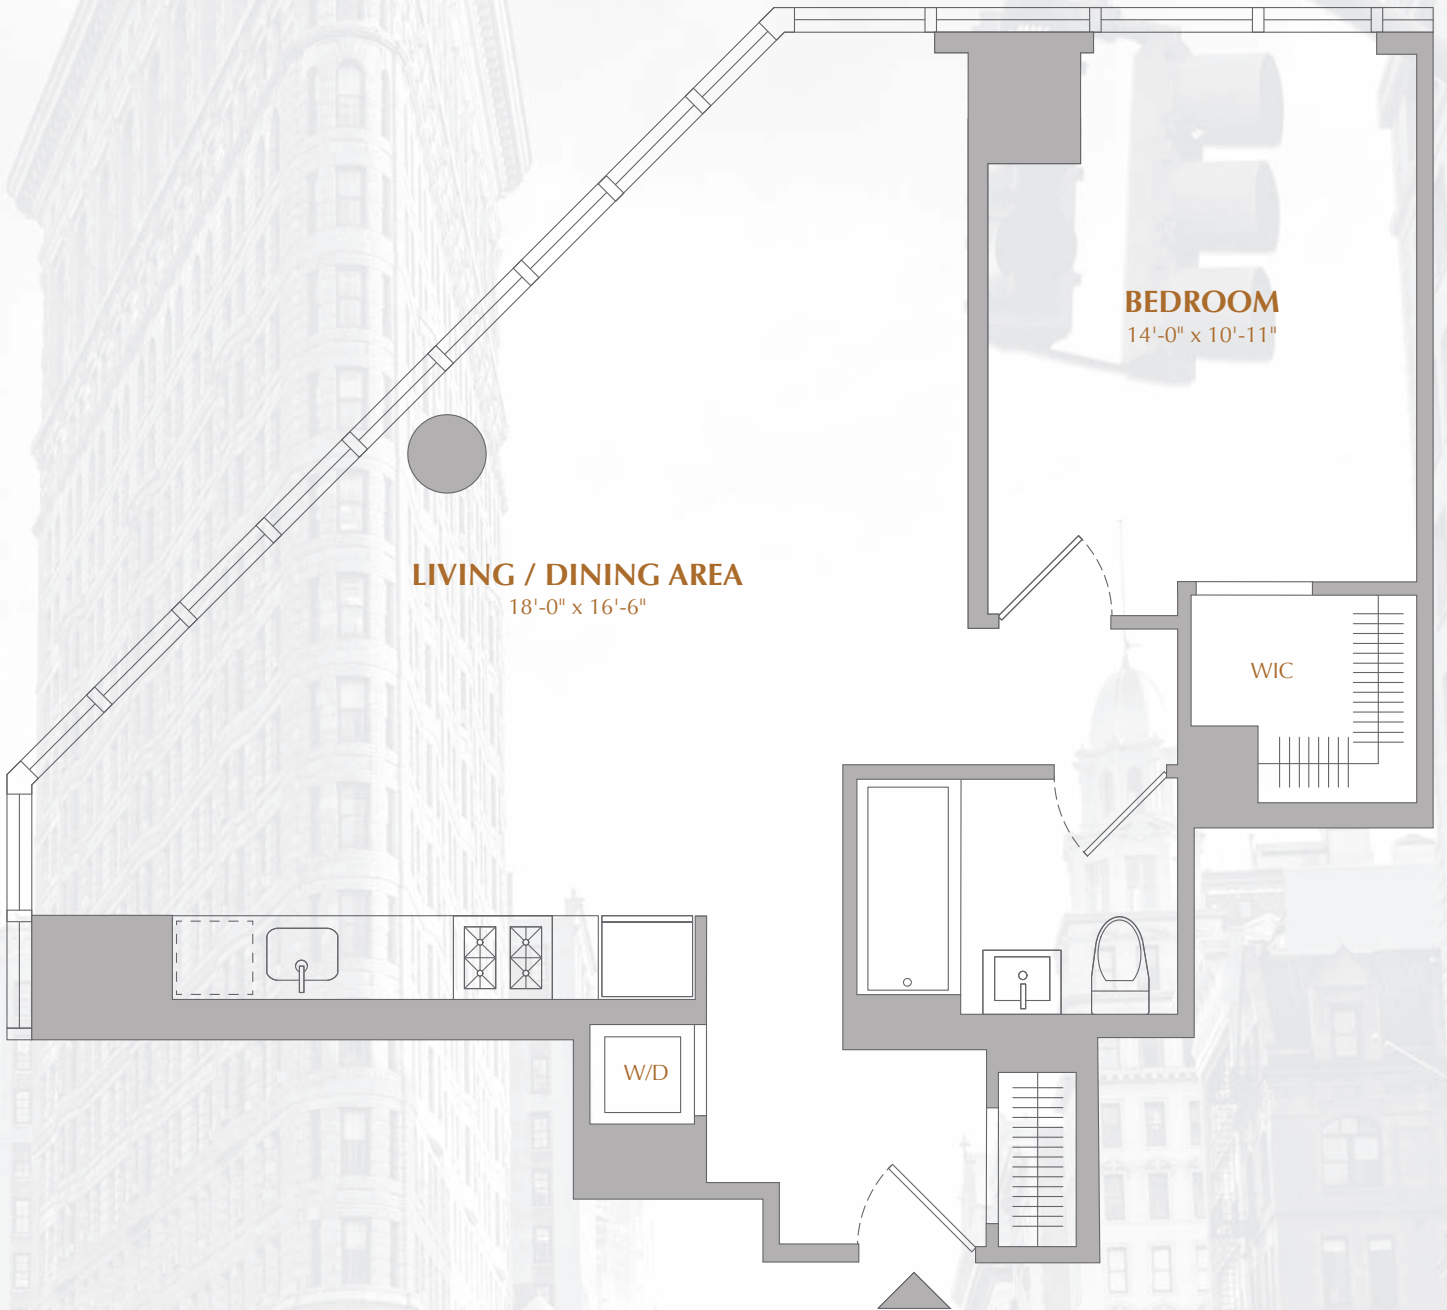

**RESIDENCE F FLOORS 26-43**

*1 bedroom, 1 bath*

**ONESIXTY  
MADISON**

EAST 33rd STREET

All dimensions are approximate and subject to construction variances. Plans may contain minor variations from floor to floor.