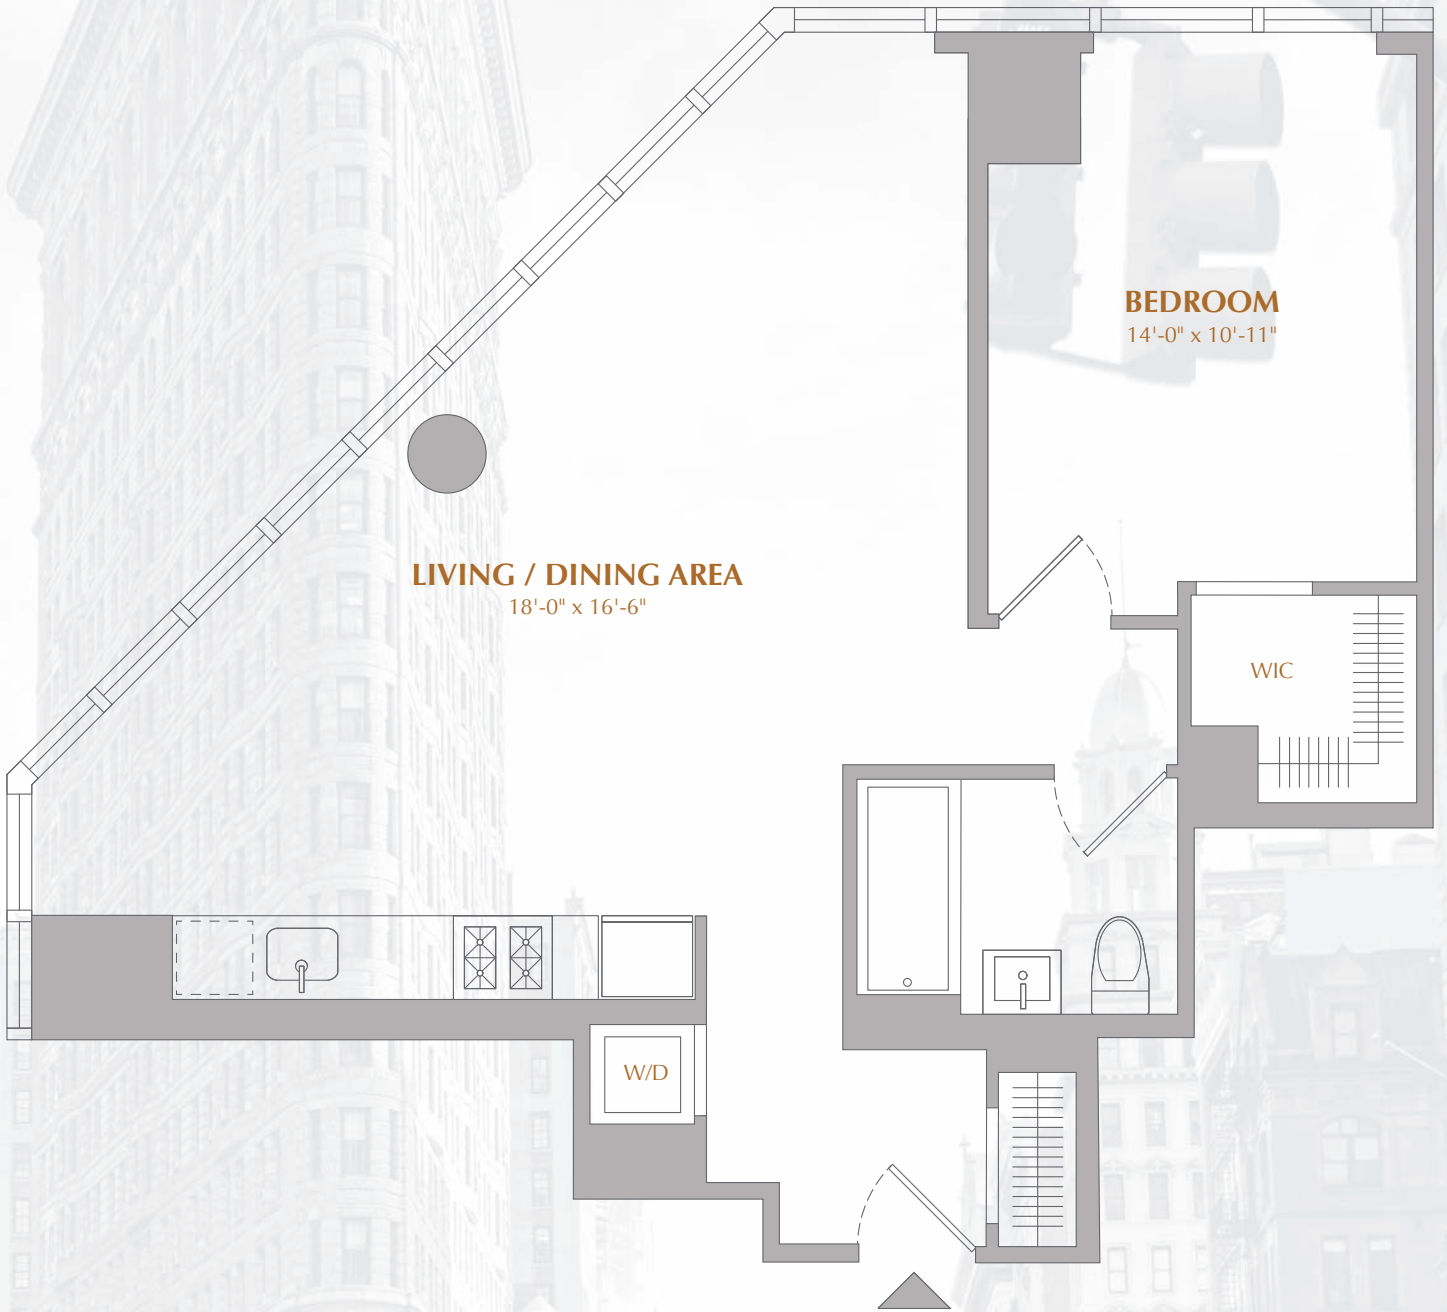

RESIDENCE F FLOORS 26-43

1 bedroom, 1 bath

**ONESIXTY
MADISON**

EAST 33rd STREET

All dimensions are approximate and subject to construction variances. Plans may contain minor variations from floor to floor.