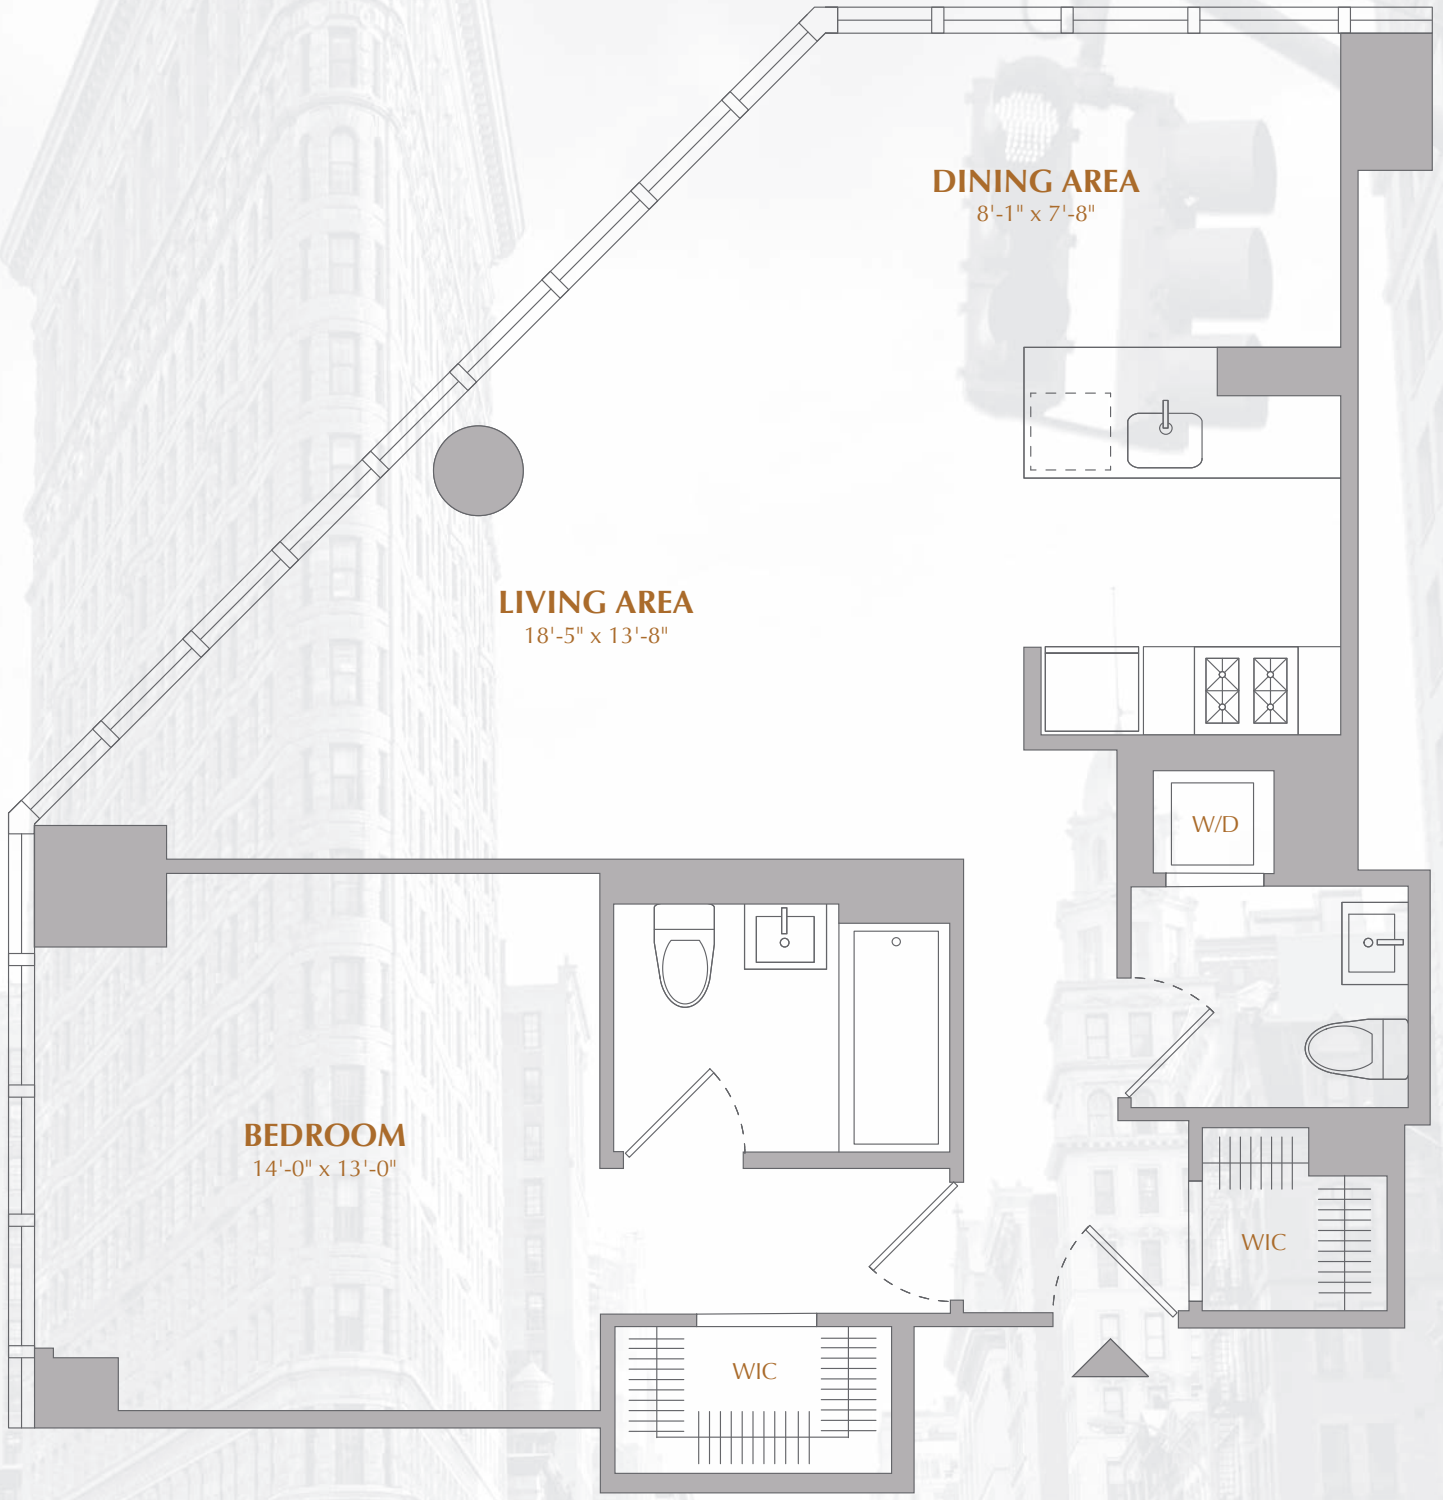

RESIDENCE B FLOORS 26-43

1 bedroom, 1.5 baths

EAST 33rd STREET

MADISON AVENUE

**ONESIXTY
MADISON**

All dimensions are approximate and subject to construction variances. Plans may contain minor variations from floor to floor.