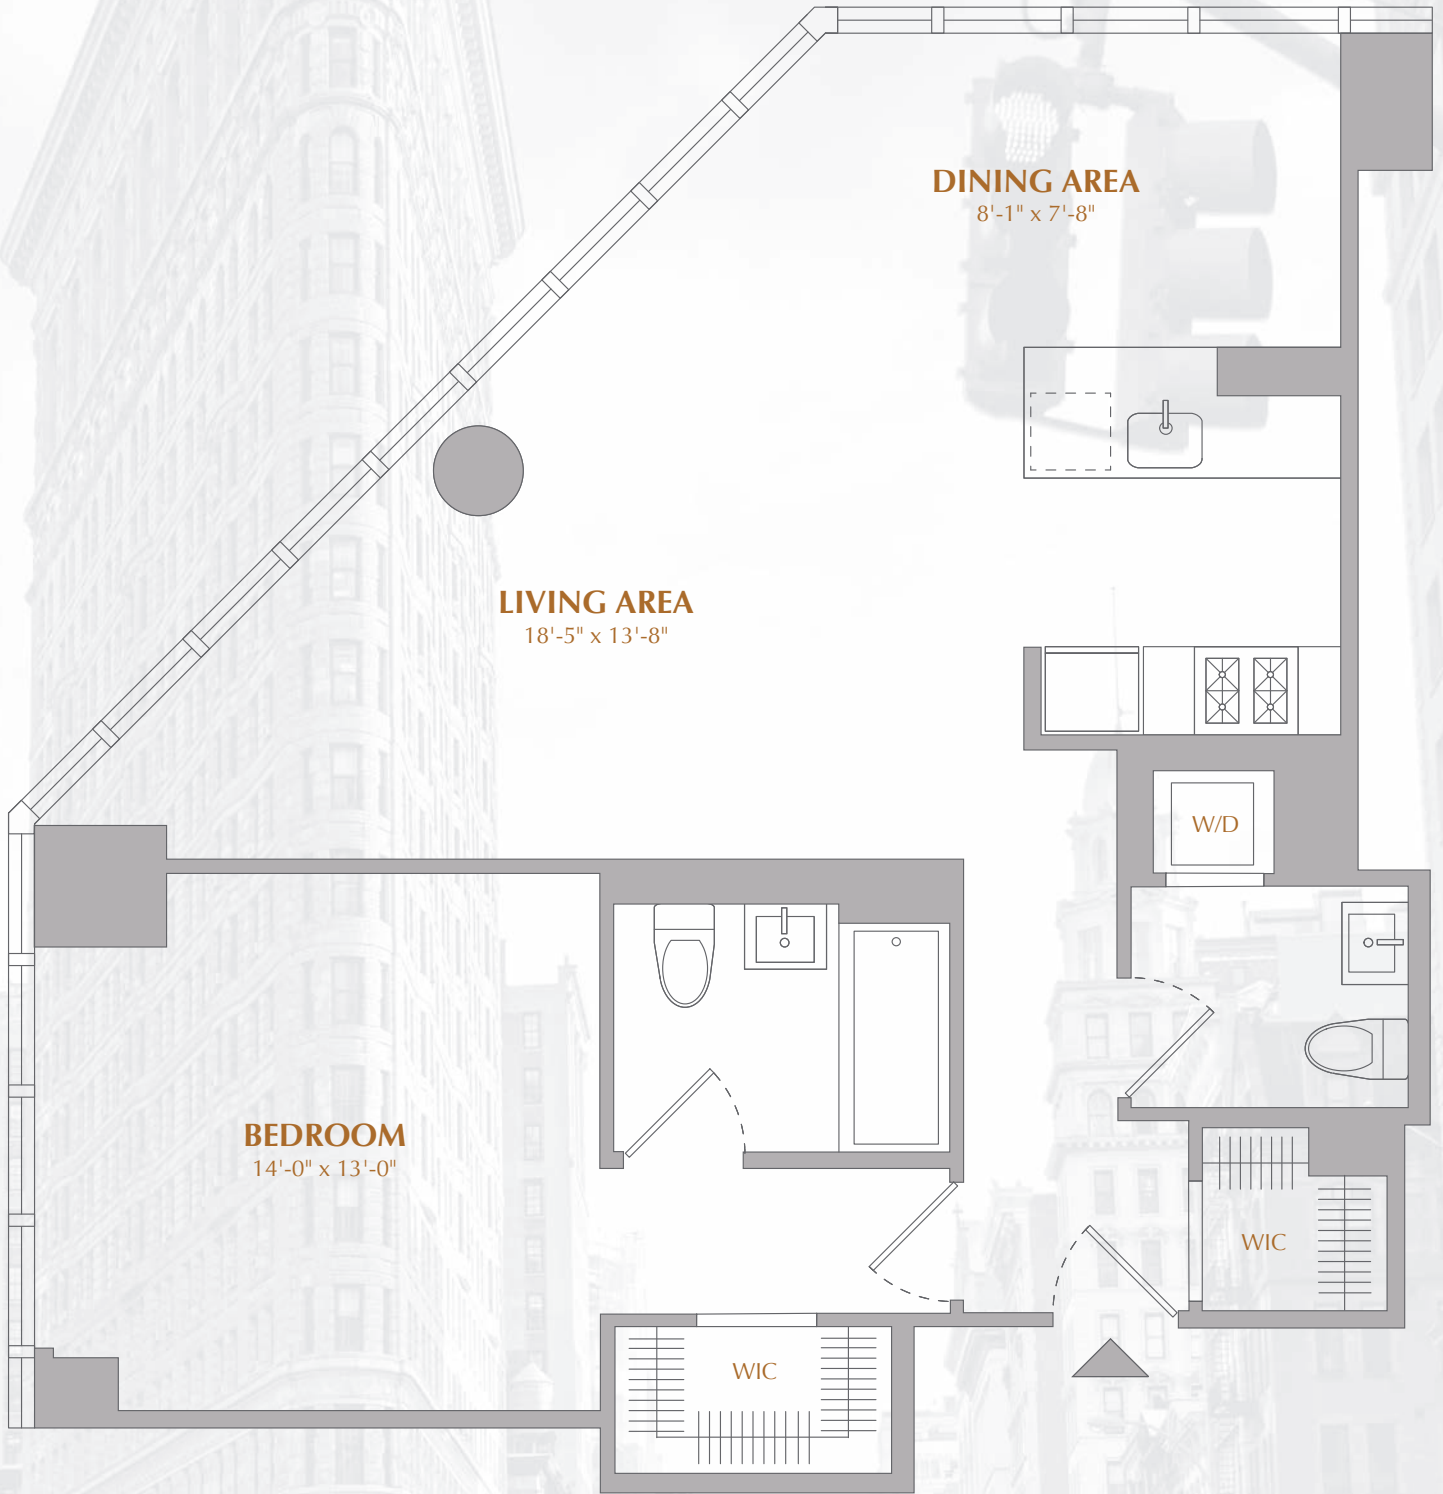

RESIDENCE B FLOORS 26-43

1 bedroom, 1.5 baths

EAST 33rd STREET

MADISON AVENUE

**ONESIXTY
MADISON**

All dimensions are approximate and subject to construction variances. Plans may contain minor variations from floor to floor.