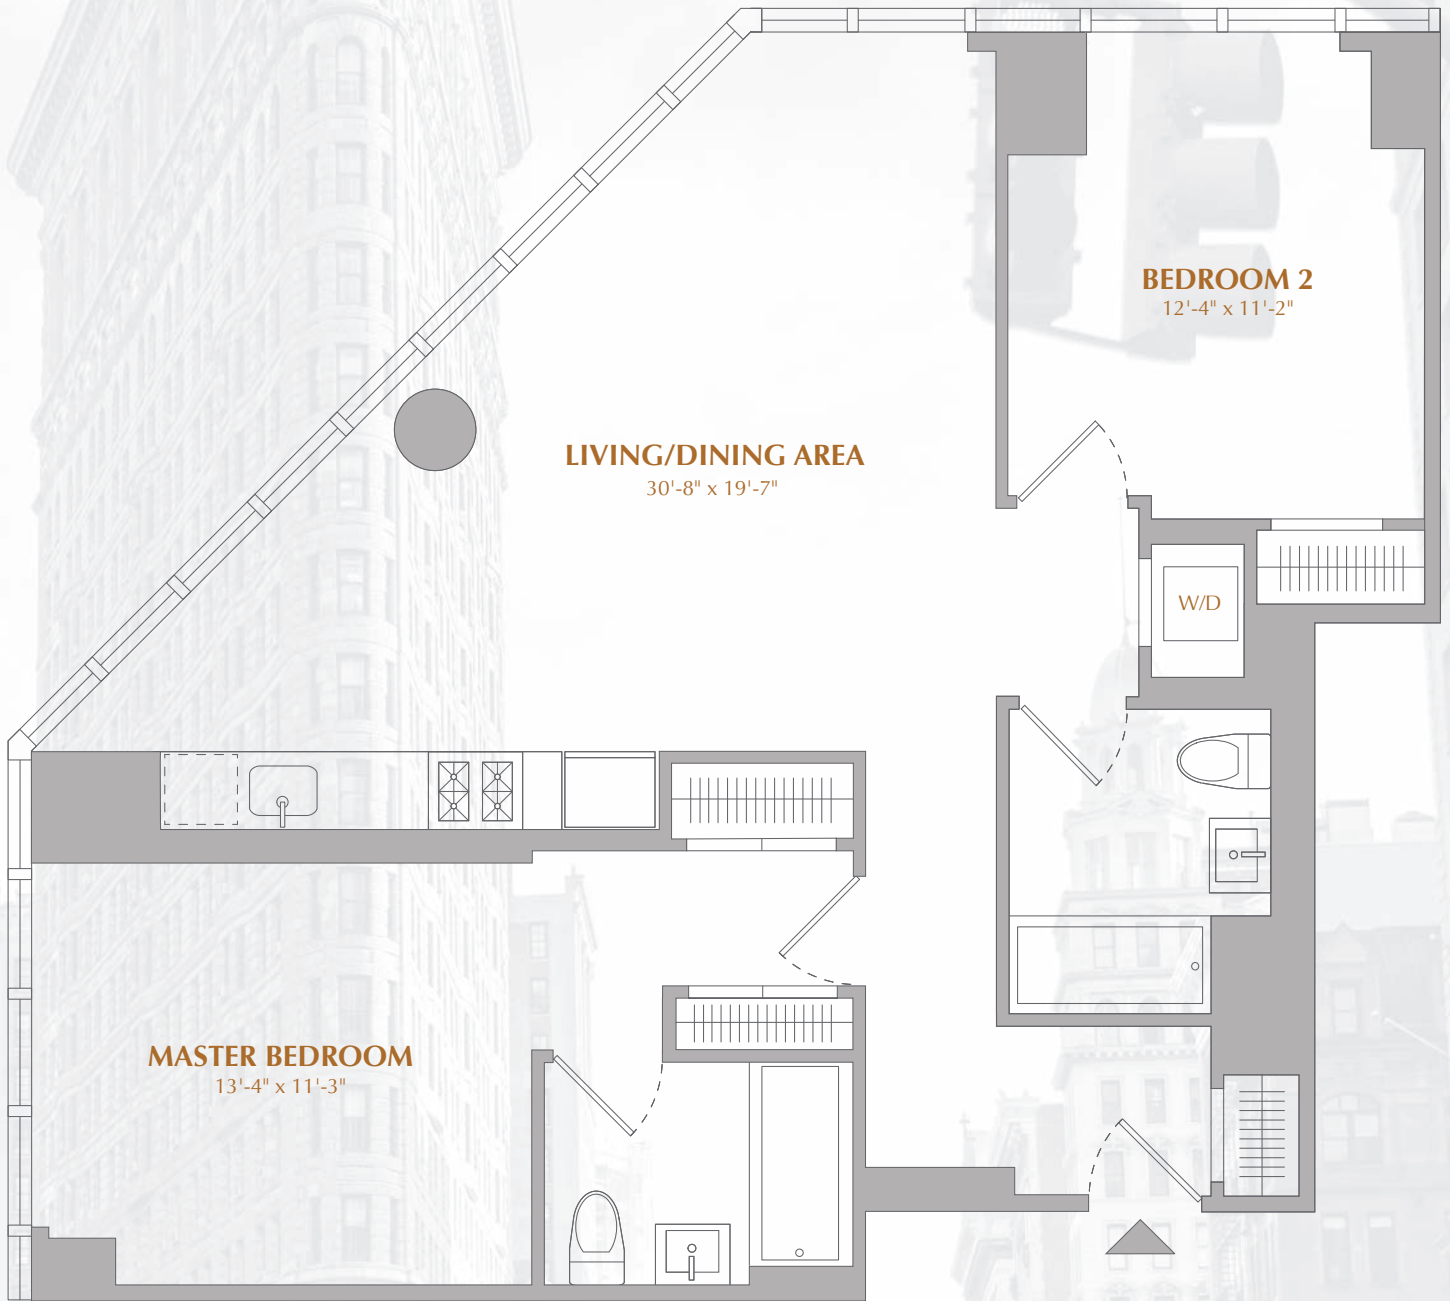

**RESIDENCE B FLOORS 5-24**

*2 bedrooms, 2 baths*

**ONESIXTY  
MADISON**

EAST 33rd STREET

All dimensions are approximate and subject to construction variances. Plans may contain minor variations from floor to floor.