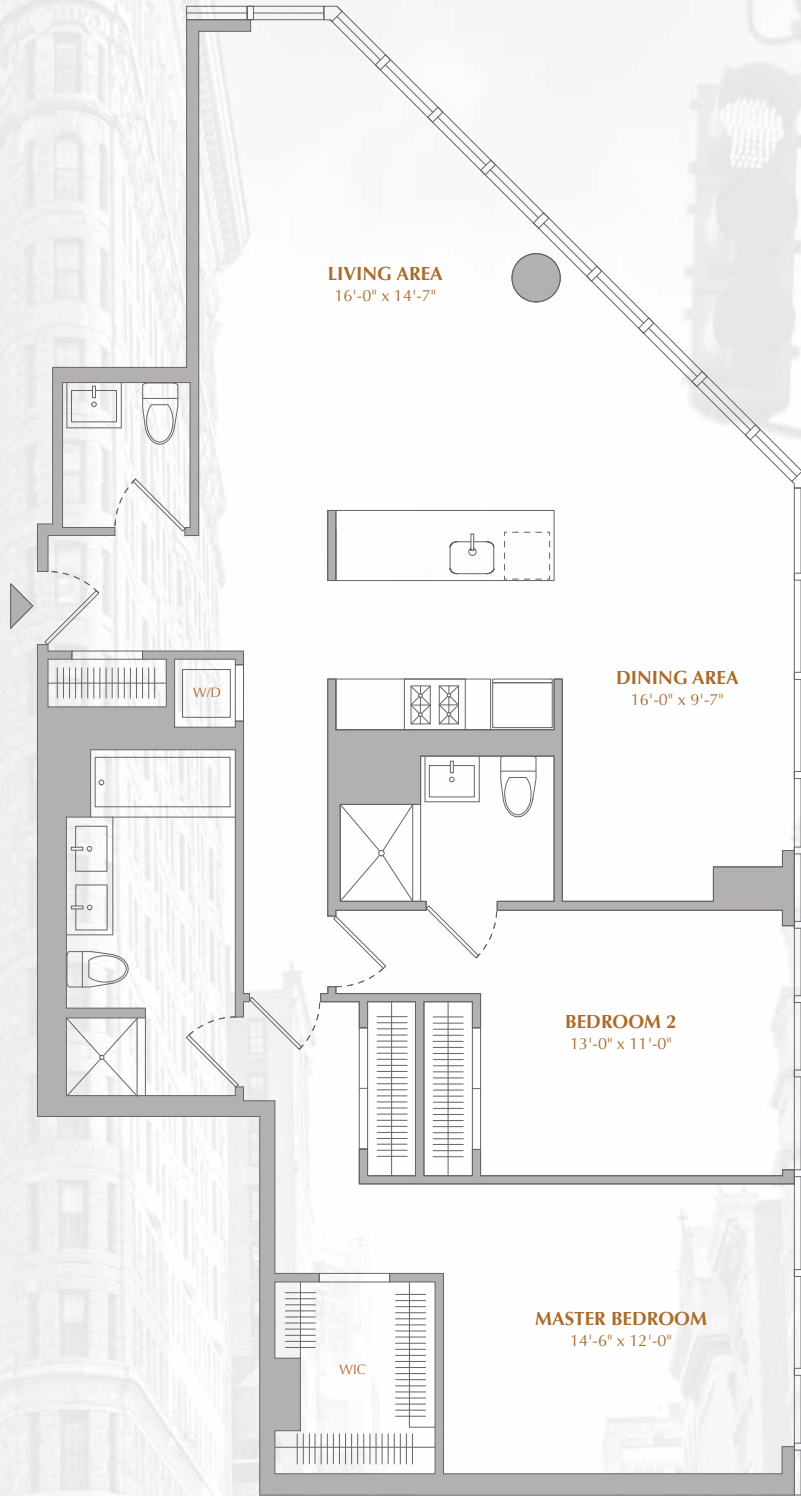

PENTHOUSE D

2 bedrooms, 2.5 baths

EAST 33rd STREET

MADISON AVENUE

ONESIXTY MADISON

All dimensions are approximate and subject to construction variances. Plans may contain minor variations from floor to floor.