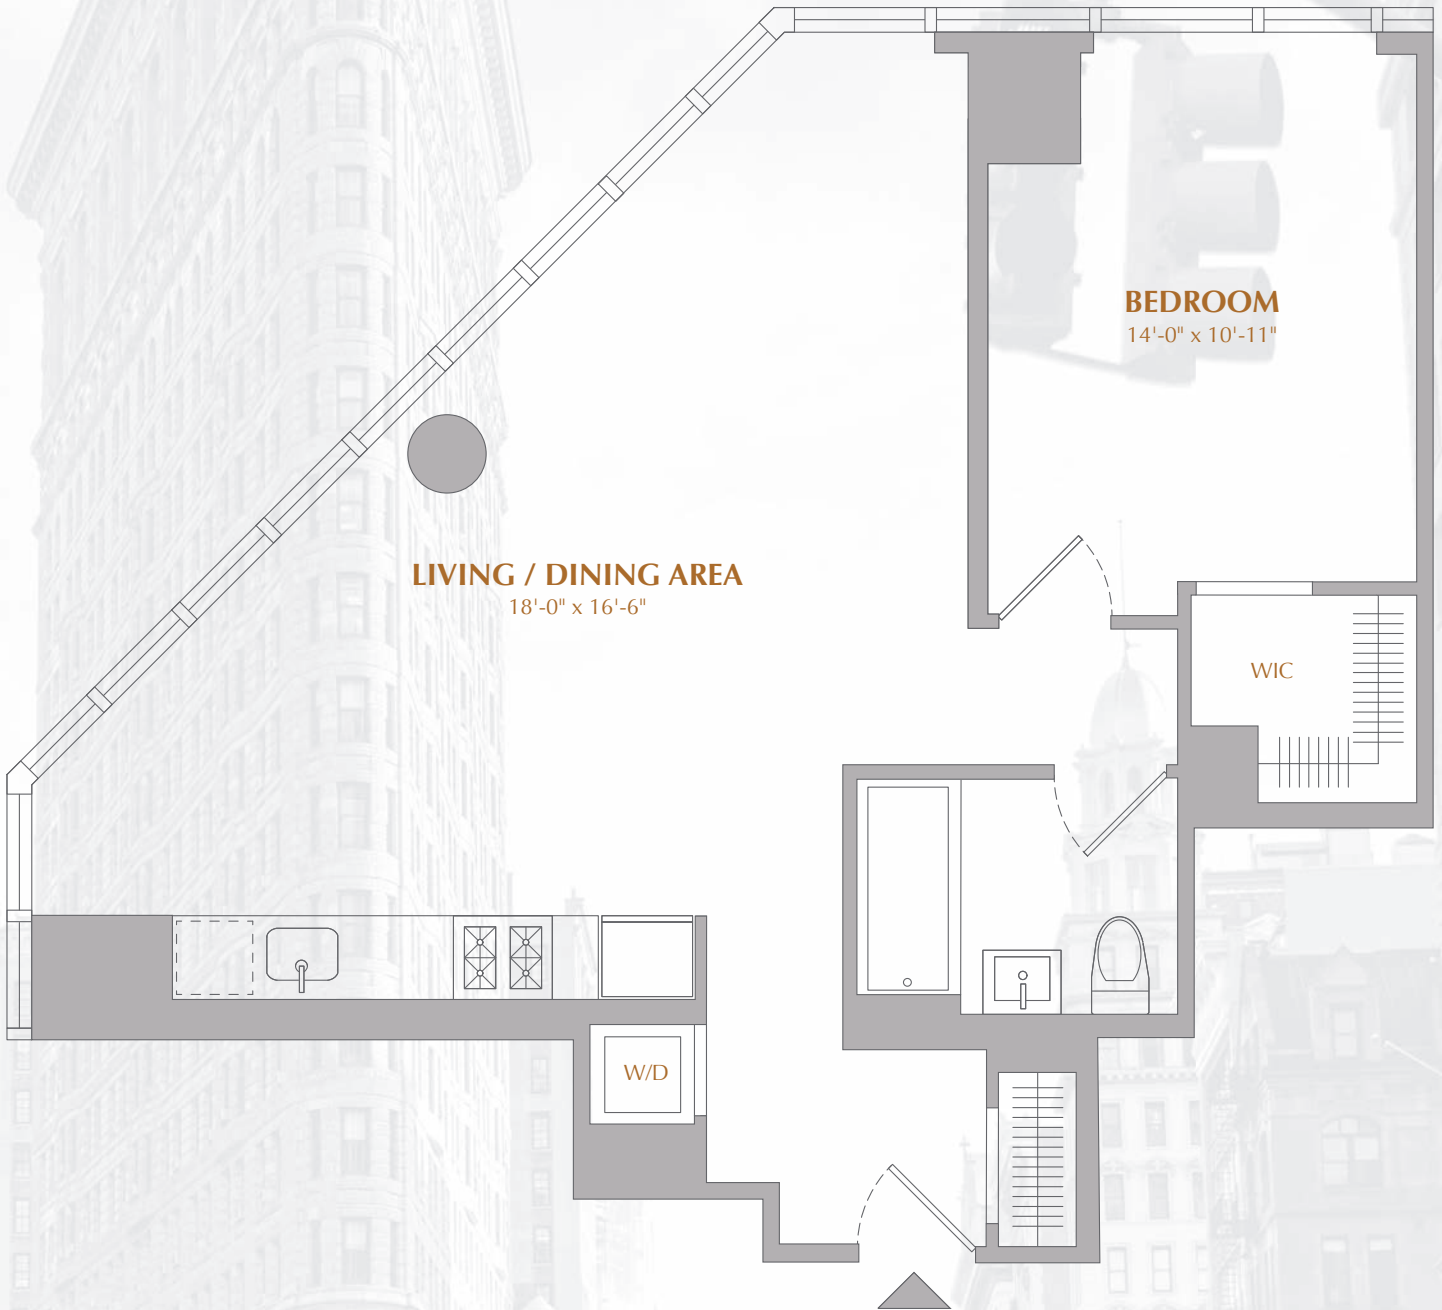

RESIDENCE F FLOORS 26-43

1 bedroom, 1 bath

**ONESIXTY
MADISON**

EAST 33rd STREET

All dimensions are approximate and subject to construction variances. Plans may contain minor variations from floor to floor.