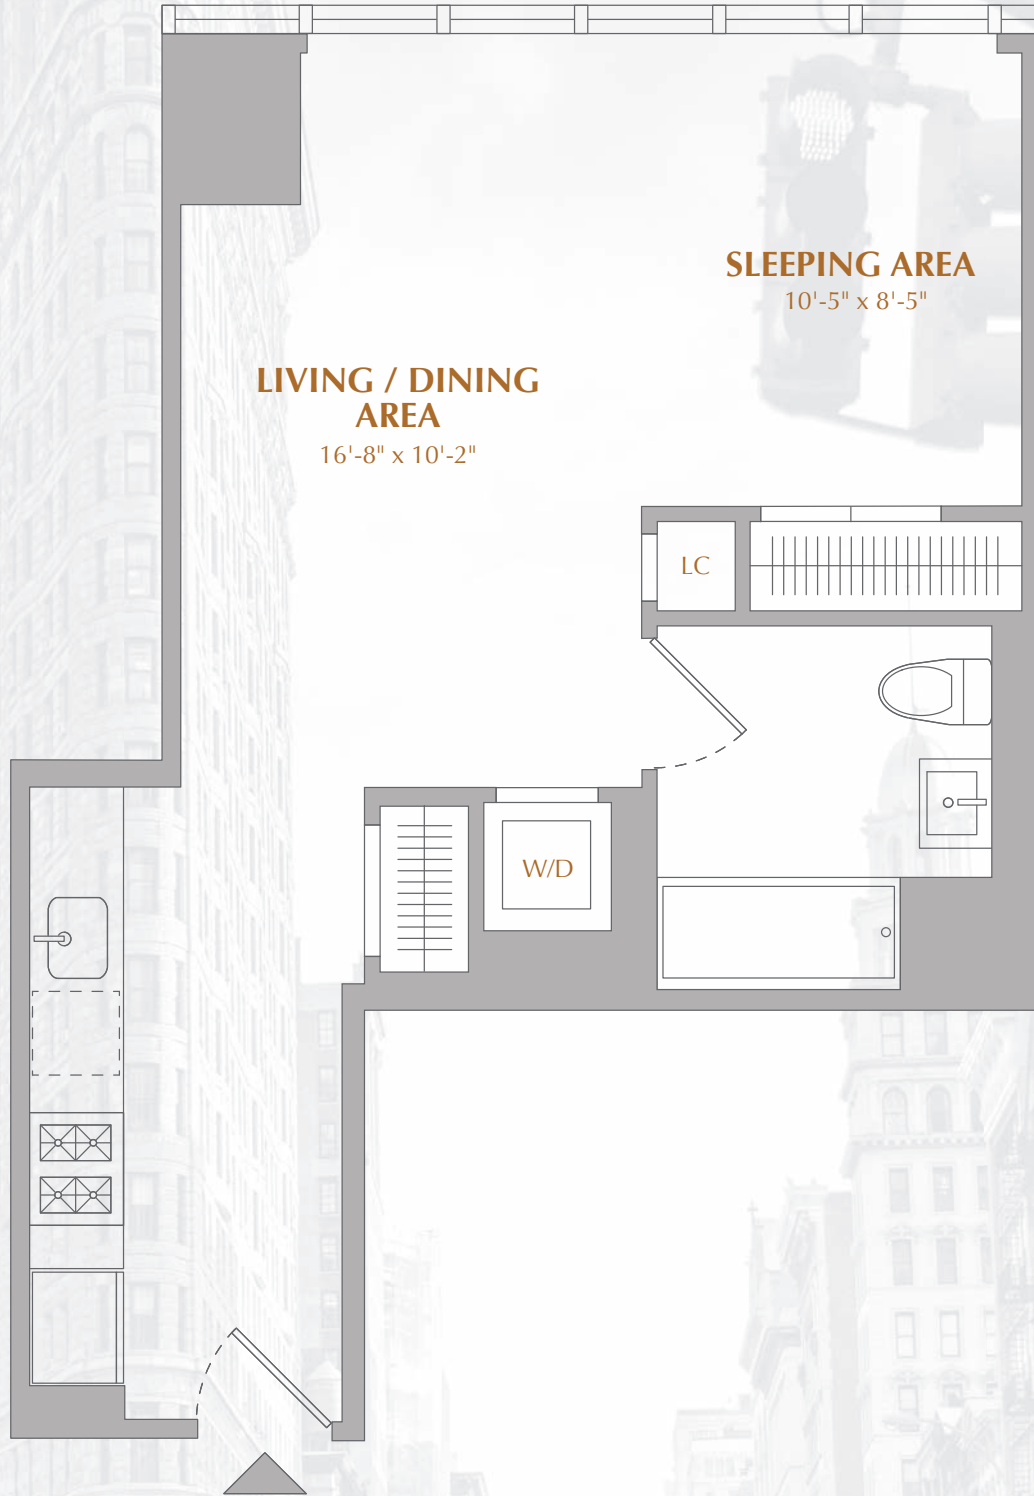

**RESIDENCE A FLOORS 5-24**

*studio, 1 bath*

**ONESIXTY  
MADISON**

EAST 33rd STREET

All dimensions are approximate and subject to construction variances. Plans may contain minor variations from floor to floor.