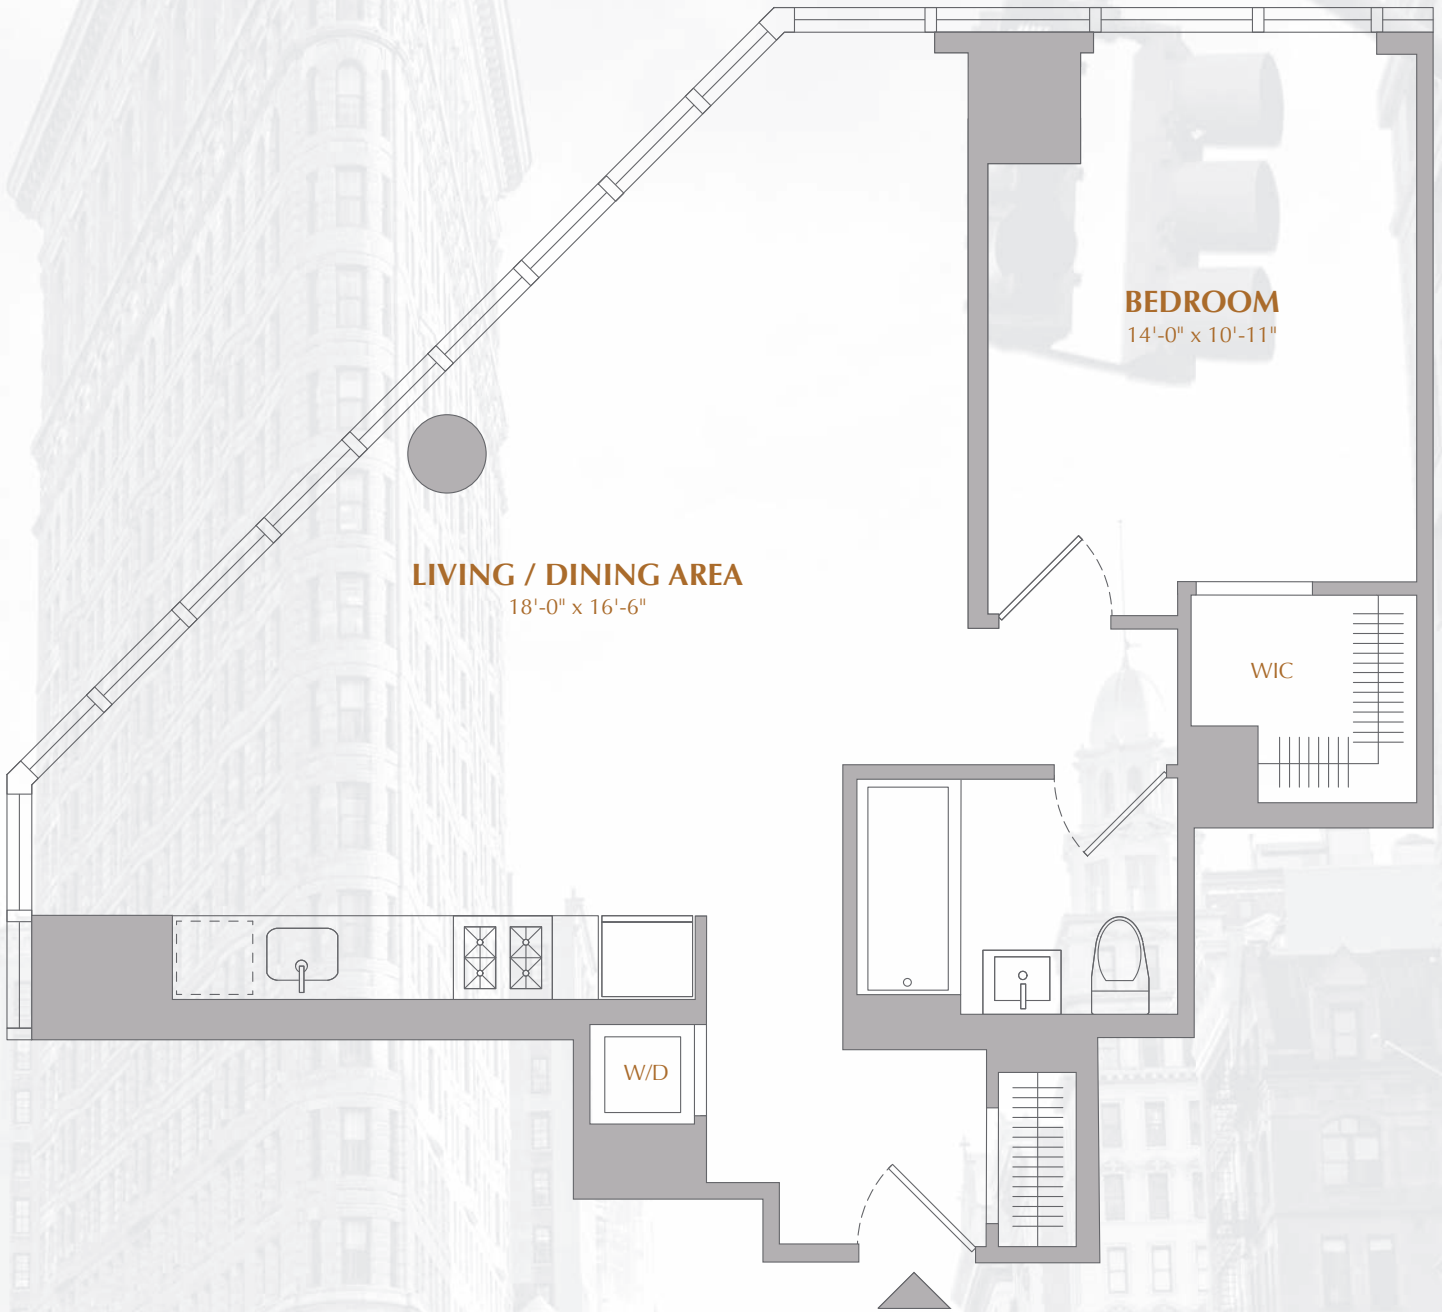

RESIDENCE F FLOORS 26-43

1 bedroom, 1 bath

**ONESIXTY
MADISON**

EAST 33rd STREET

All dimensions are approximate and subject to construction variances. Plans may contain minor variations from floor to floor.