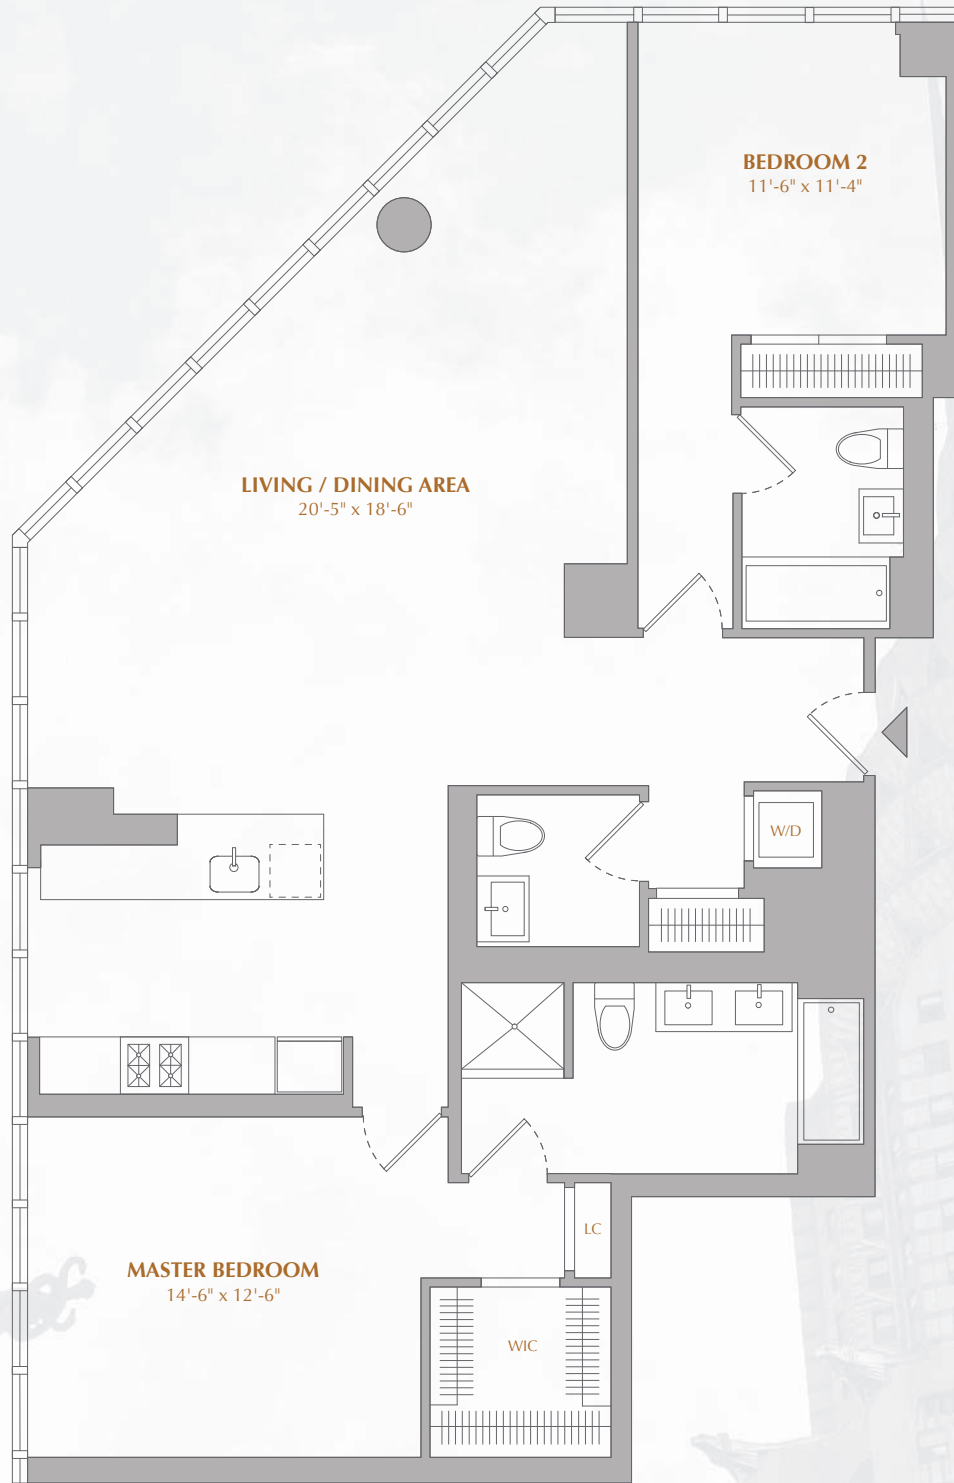

PENTHOUSE C

2 bedrooms, 2.5 baths

EAST 33rd STREET

MADISON AVENUE

ONESIXTY MADISON

All dimensions are approximate and subject to construction variances. Plans may contain minor variations from floor to floor.